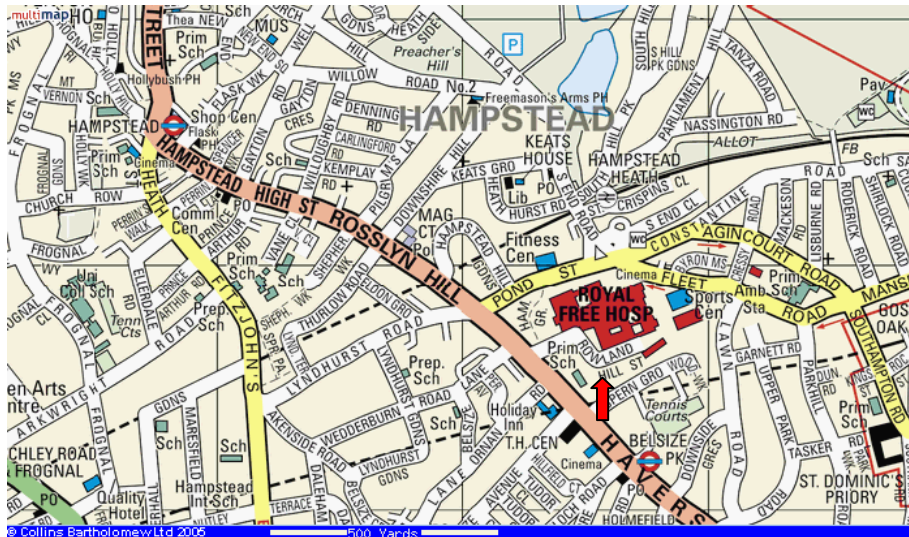

The Hampstead School of English

553 Finchley Road, London NW3 7BJ E-mail: info@hampstead-english.ac.uk
Tel: ++44 (0)20 7 7943533 www.hampstead-english.ac.uk
Fax: ++44(0)20 7 4312987

BARTRAMS HOSTEL

Located in the heart of Belsize Park and within walking distance of trendy Hampstead Village, the residence is situated in tranquil North West London whilst being within easy reach of the city centre and the school. The residence accommodates female students only in a simple but comfortable environment with shared bathroom and dining facilities. The hostel is maintained by the sisters of providence but females of all religions and beliefs are welcome. This accommodation type is perfect for students who wish to have independence but live in a friendly peaceful residence.

How to get there

Address: **Bartrams Hostel**
 Rowland Hill Street
 Haverstock Hill
 Hampstead,
 London
 NW3 2AD
 Tel: +44 207 794 4504

Directions:

Bartrams is a 25 minute walk away from the school. It is a very pleasant walk through the historical tree-lined streets of Hampstead

Take bus C11 or 268 to Finchley Road station and from there the school is a walk or 5 minute bus ride away on either bus 13, 82 or 113.

Take the Tube (Northern Line – Northbound) from Belsize Park station to Golders Green station. The school is a walk or short bus ride away on buses 13 or 82.